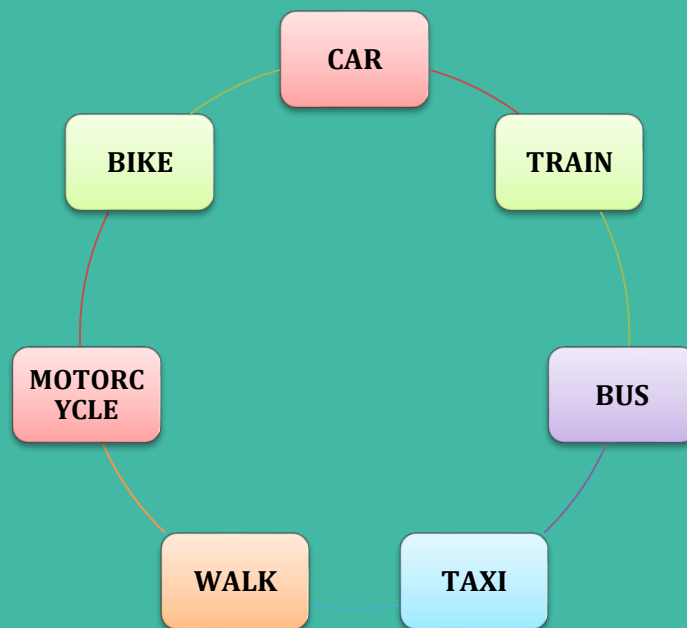

Sharing your journey to work has never been easier with
easitSHARE

- FREE to Join!
- Choose the Day/Days you want to Share

To access easitSHARE you will need to:

Login to your easitACCOUNT

Select either the Green easitSHARE tab at the top of the page
OR

The orange easitSHARE – Share your journey to work button on your Dashboard