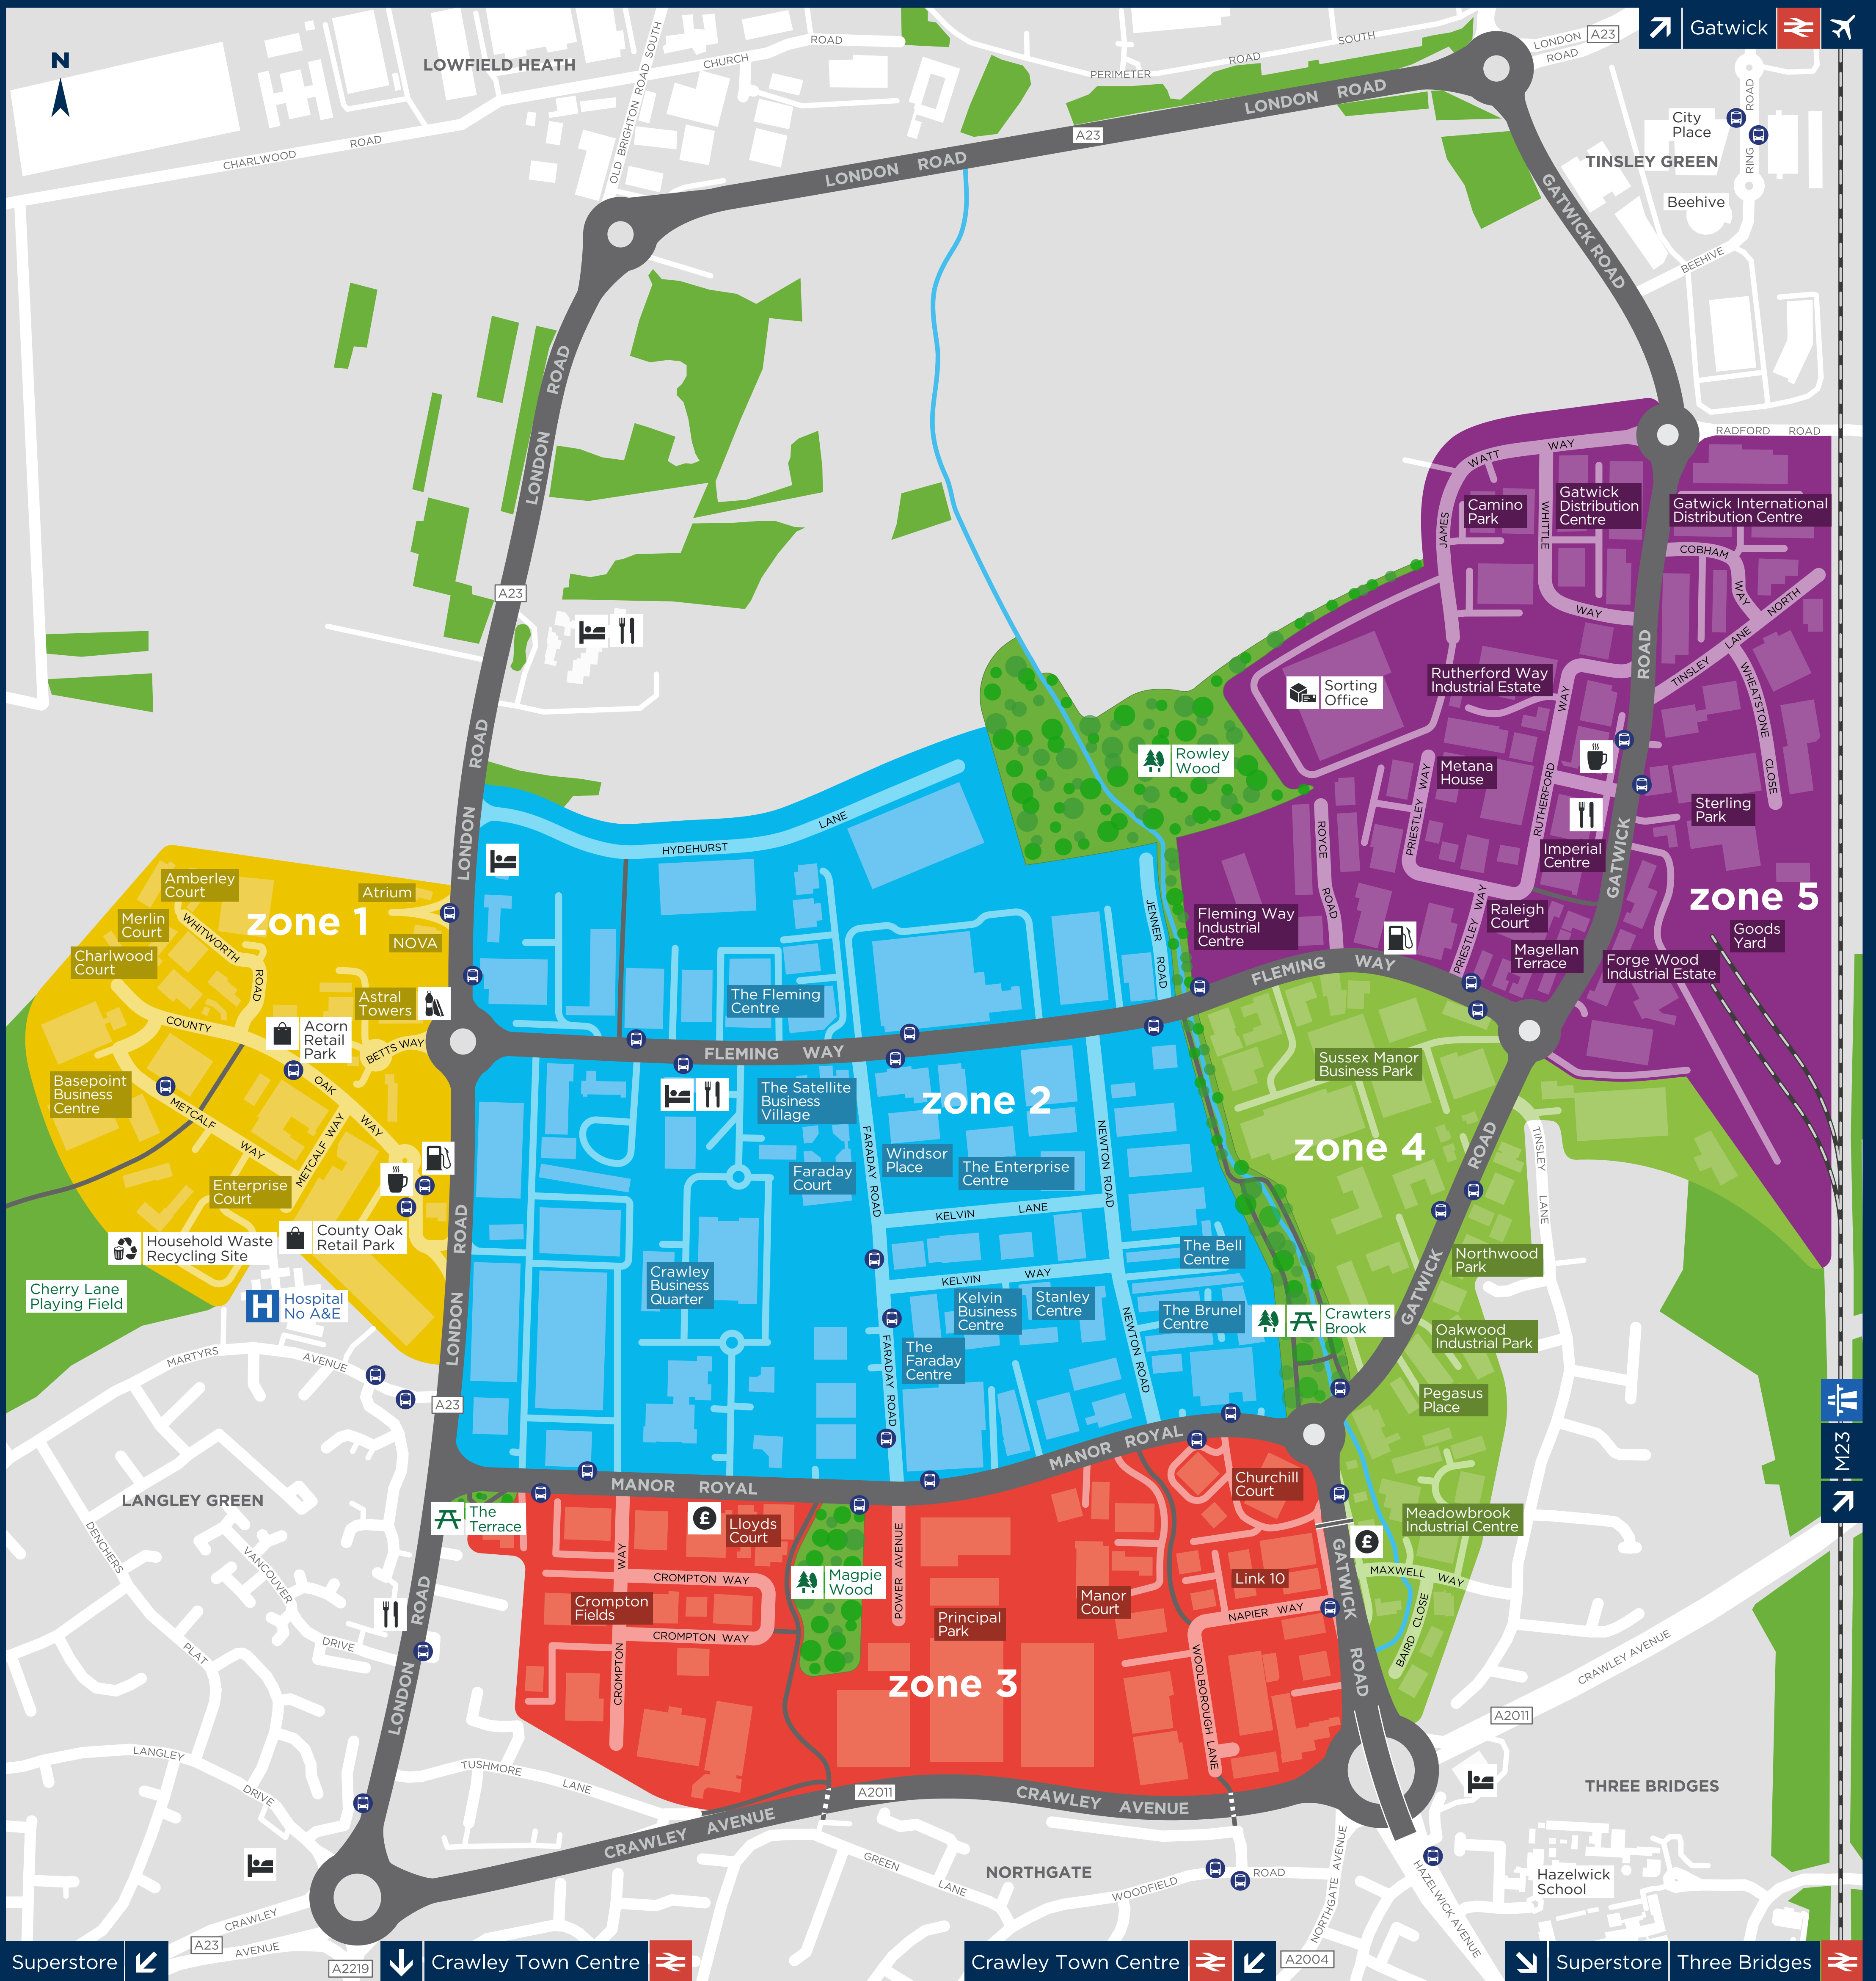

Manor Royal Business District Zonal Map

Key

- | | | | |
|--------------------------|-------------------|-----------------|-------------------------|
| Retail | Café | Woods | Bus Stop |
| Eatery/Restaurant | Convenience Store | Motorway | Pedestrian & Cycle path |
| Bank | Fuel | Hospital No A&E | Footbridge |
| Sorting Office | Hotel | Railway Station | Subway |
| Household Recycling Site | Park Seating | Airport | Railway |

MANOR ROYAL
BUSINESS DISTRICT
CRAWLEY & GATWICK

www.manorroyal.org