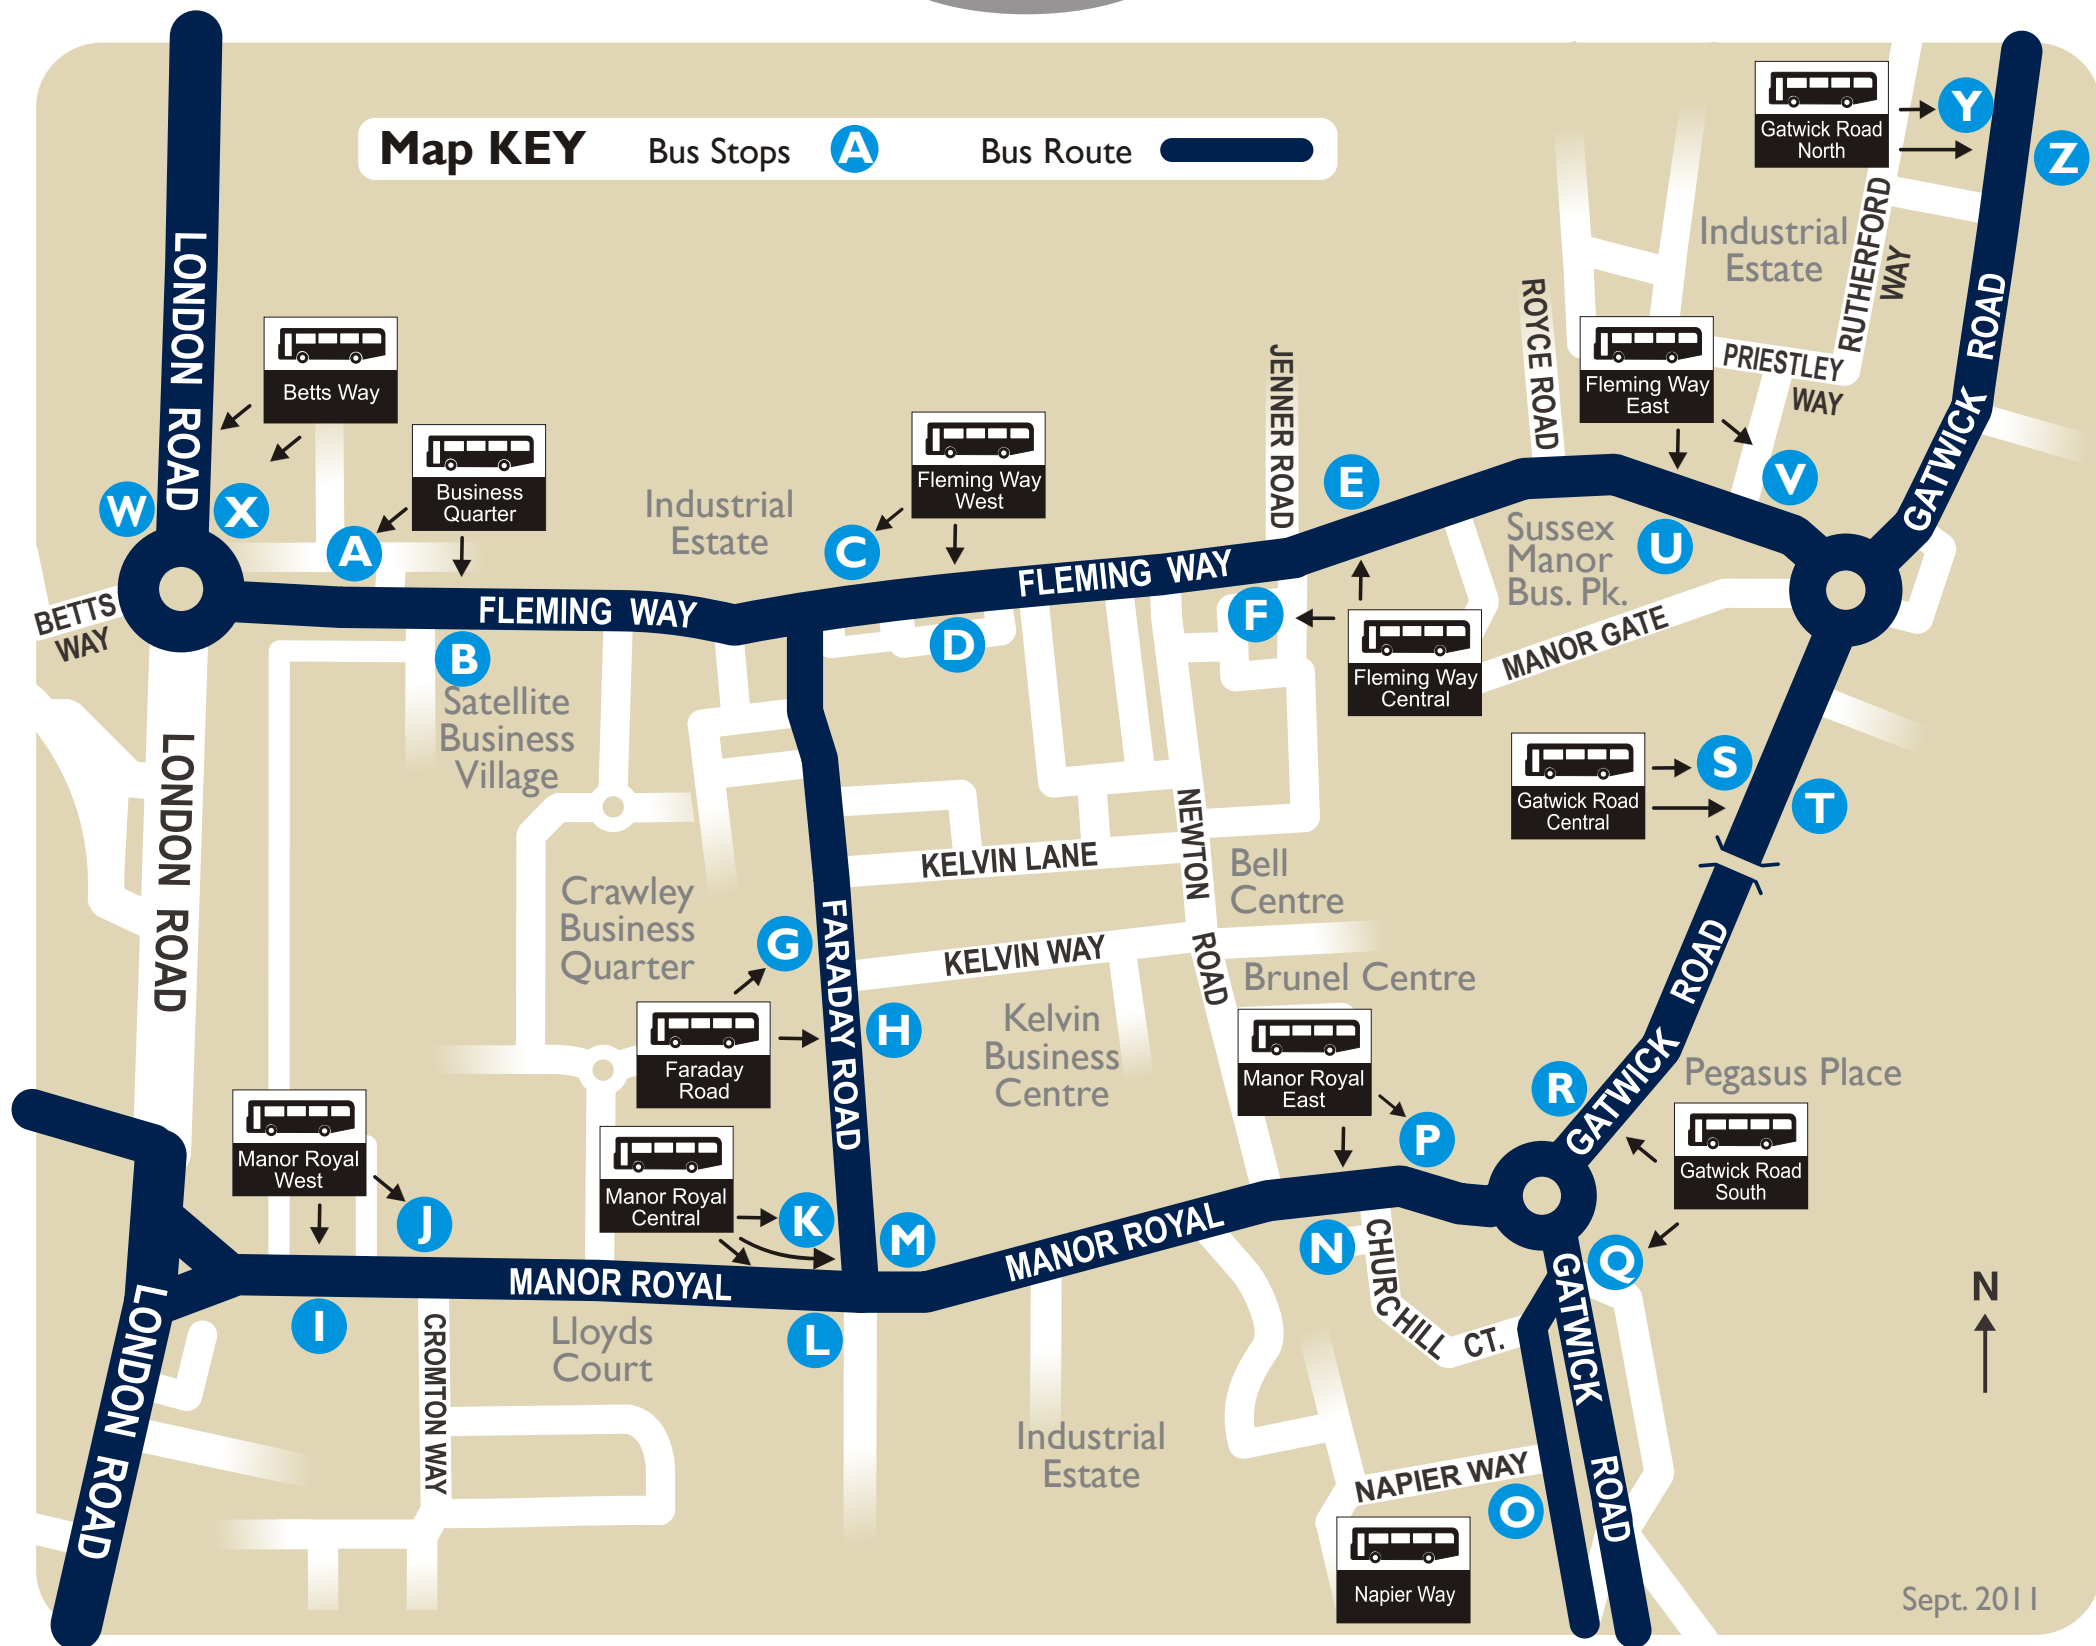

Where To Catch Your METROBUS...in Manor Royal

Route and Destinations

Bus Stops

	10	up to every 7 mins to Gatwick Airport	J, K, G, C, E, V & Y
	10	up to every 7 mins to Crawley Town Centre , Southgate, Broadfield and Bewbush.....	Z, U, F, D, H, L & I
	20	up to every 20 mins to Gatwick Airport and Horley	R, S & Y
	20	up to every 20 mins to Three Bridges and Broadfield.....	Z, T & Q
	100	up to every 20 mins to Lowfield Heath, Gatwick Airport , Horley, Salfords , East Surrey Hospital and Redhill	O, N, K, G, B & W
	100	up to every 20 mins to Northgate, Crawley Town Centre , Three Bridges and Maidenbower.....	X, A, H, M, P & Q
	200	up to every 30 mins to Gatwick Airport	J, M, P, R, S & Y
	200	up to every 30 mins to Langley Green, Ifield , Gossops Green, Bewbush, Roffey, North Heath and Horsham	Z, T, N, L & I
 MON - FRI ONLY	300	three journeys per day to Gatwick Airport	J, M, P, R, S & Y
	300	two journeys per day to Langley Green, Ifield and Ifield West.....	Z, T, N, L & I
 MON - SAT ONLY	400	hourly to Gatwick Airport , Horley , East Surrey Hospital, Redhill , Godstone and Caterham	O, R, S & Y
	400	hourly to Crawley Town Centre and East Grinstead	Z, T & Q

Bus calls at, or near to, the Rail Station. All routes shown above are operated by Metrobus.

01293 449191

www.metrobus.co.uk